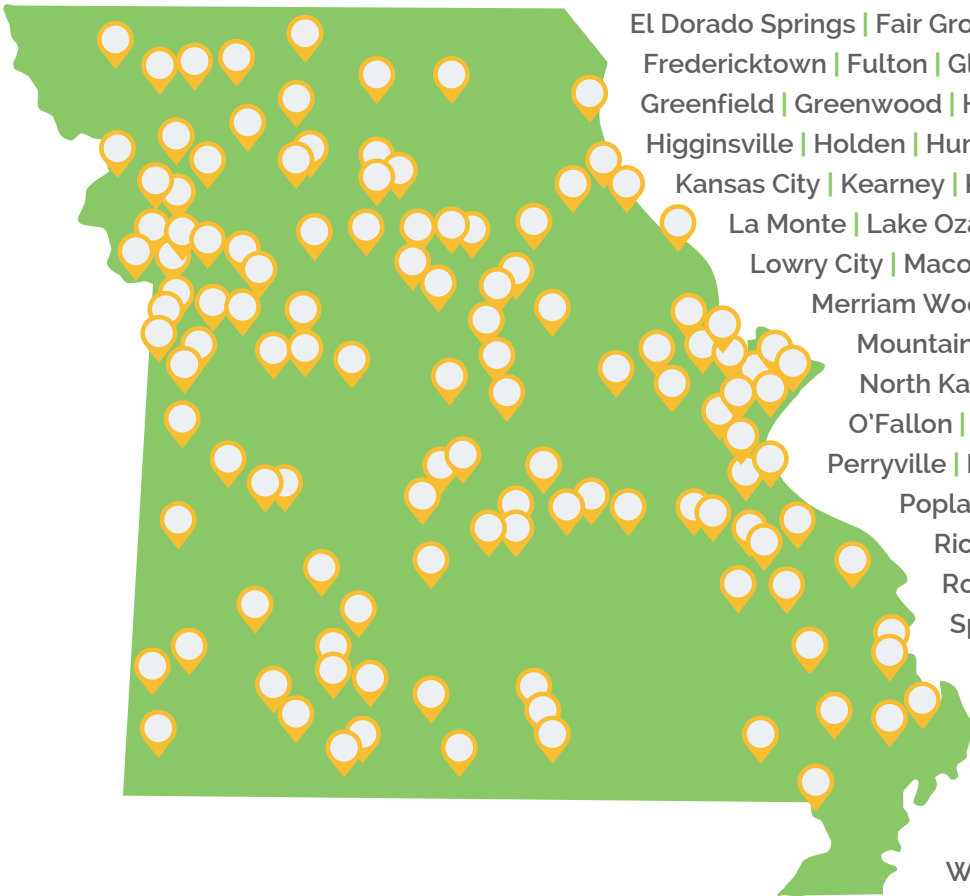

AFFILIATE COMMUNITIES

have a Main Street program that is continuing to build its foundation and grow the economic vitality of their downtown district.

Albany	Raytown
Ashland	Salisbury
Cameron	Sikeston
Campbell	St. Charles
Canton	St. Joseph
Charleston	Vienna
Dutchtown	
Glasgow	
Grain Valley	
Harrisonville	
Laclede's Landing	
Maryville	
Milan	
Monroe City	
Ozark	
Pleasant Hill	

Cuba | Dardenne Prairie | Defiance | Dexter | Eagleville | East Prairie

El Dorado Springs | Fair Grove | Falcon | Festus | Florissant | Forsyth
Fredericktown | Fulton | Gladstone | Gower | Grandview | Grant City

Greenfield | Greenwood | Hamilton | Hannibal | Hermann

Higginsville | Holden | Huntsville | Ironton | Jefferson City

Kansas City | Kearney | Kimmswick | Kirkwood | Knob Noster

La Monte | Lake Ozark | Lawson | Lexington | Louisiana

Delmar Loop, Hyde Park | Ste. Genevieve

Steele | Sweetwater | Troy | Utica

Valley Park | Vandalia | Warrenton

Warsaw | Waynesville | Webster Groves

Wentzville | Wildwood | Willow Springs

Wright City

Updated: 5/1/2025